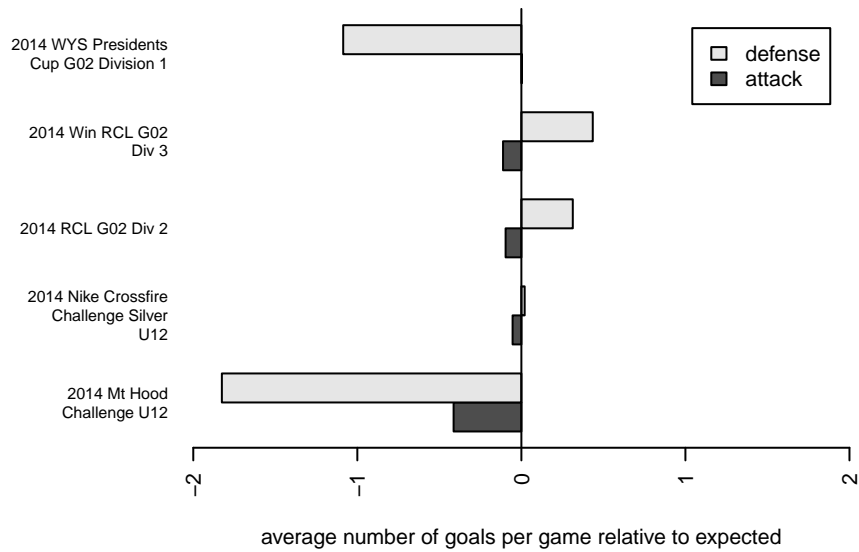

Performance relative to 13 month average