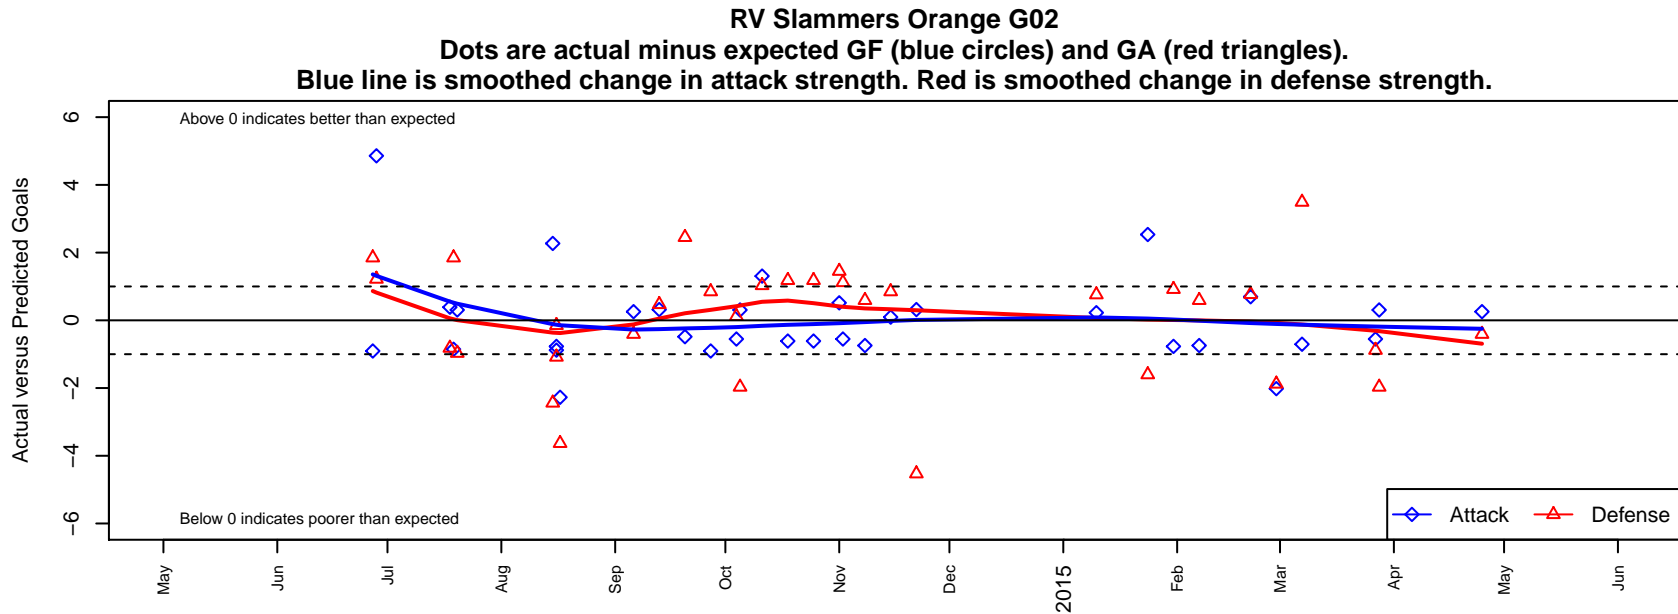

**attack and defense variance (black dot)
relative to other teams
and top 10 in region**

**attack and defense rating
relative to others at age
and all opponents in last 13 months**

RV Slammers Orange G02

Rainier Valley Slammers
Auburn, WA
G02 total strength=705
attack=0.82 defense=0.63
fall league = RCL G02 Div 2
spr league = Win RCL G02 Div 3
notes= Sow 2013

alt names used:
RVS G02 Orange
RAINIER VALLEY SLAMMERS FC RVS G02 C
RVS Slammers G02 Orange
RVS G02 Orange
RVS Slammers G02 Orange
RVS Slammers G02 Orange

Venues played:
2014 RVS Classic GU12
2014 Nike Crossfire Challenge Silver U12
2014 Mt Hood Challenge U12
2014 RCL G02 Div 2
2014 Win RCL G02 Div 3
2014 WYS Presidents Cup G02 Division 1