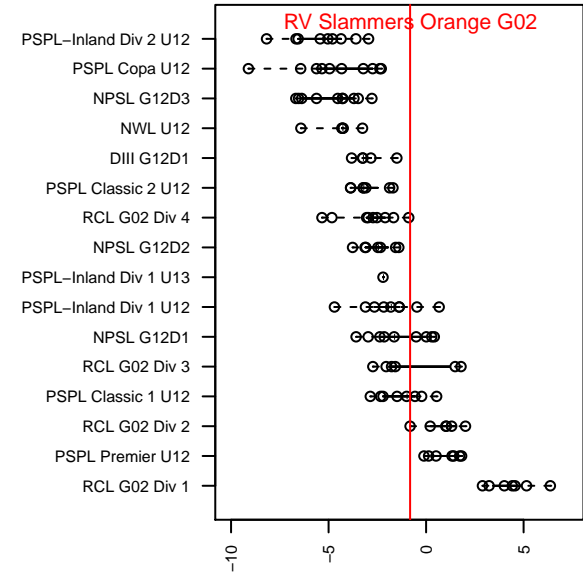

**attack and defense rating
relative to others at age
and all opponents in last 13 months**